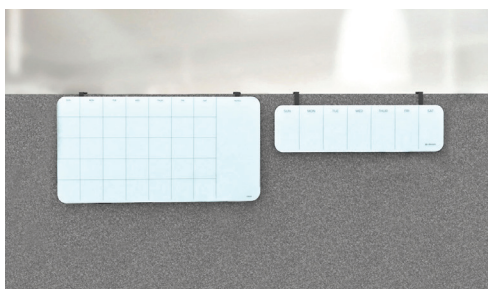

No.	Size	Tray
UBR3967U0001	36x24 in	12 in
UBR3968U0001	36x36 in	12 in
UBR3969U0001	48x36 in	12 in

Essendant Exclusive

**Frameless Floating Dry Erase**- with Shag Eraser & 6 Markers  
Hidden mounting hardware gives the appearance of floating on the wall. Includes a small Shag Eraser and set of 6 Glass Markers. Lifetime warranty.

No.	Size	Tray
UBR3975U0001	36x24 in	12 in
UBR3976U0001	36x36 in	18 in
UBR3977U0001	48x36 in	18 in
UBR3978U0001	72x36 in	18 in
UBR3979U0001	72x48 in	18 in

Essendant Exclusive

Magnetic

**Magnetic Frameless Dry Erase**- with Shag Eraser, 6 Markers & Magnet  
Magnetic glass surface. Includes a small Shag Eraser, set of 6 Glass Markers, and one rare earth magnet. Lifetime warranty.

## Glass Cubicle Boards

Tempered white glass dry erase surface. Boards include cubicle hooks and block dry erase marker. Lifetime warranty.

No.	Size	Surface
UBR3689U0001	20x16 in	Blank
UBR3690U0001	12x12 in	Blank