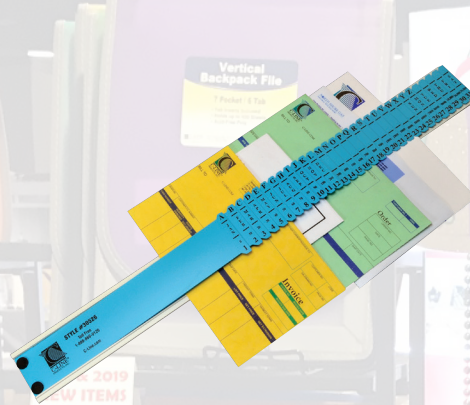

**All Purpose
Document Sorter**

CLI-30526: 2½ x 23½, All-Purpose