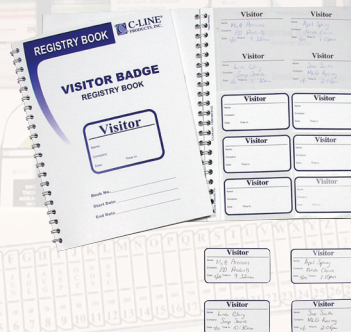

**Magnetic Stitched  
Shop Ticket Holders**

CLI-85912: 9 x 12, Black

**Self-Laminating  
Magnetic Style Name Badge  
Holder Kit**

CLI-92823: 3 1/2 x 2 1/4  
CLI-92843: 4 x 3

**Visitor Badges  
with Registry Log**

CLI-97030: 3 5/8 x 1 7/8,  
Badges w/Registry Log

**Time's Up!® Visitor Badges  
with Registry Log**

CLI-97009: 2 7/8 x 1 7/8,  
Self-Expiring Badges w/Registry Log

**Expanding Files  
with Hanging Tabs**