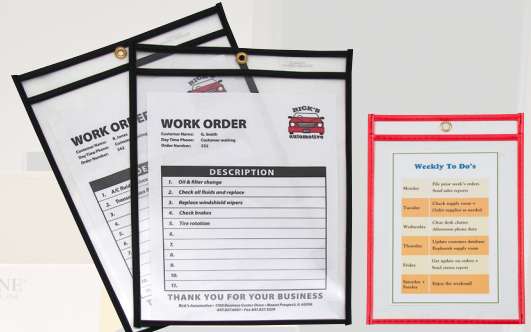

**Super Heavyweight Plus  
Stitched Shop Ticket Holders**

CLI-50920: 9 x 12, Assorted

**Neon Stitched  
Shop Ticket Holders**

CLI-43910: 9 x 12, Assorted

**Stitched  
Shop Ticket Holders**

CLI-46912: 9 x 12, Black  
CLI-43969: 6 x 9, Red

**2-Pocket  
Stitched Shop Ticket Holders  
with Hanging Strap**

CLI-38912: 9 x 12 and 9 x 6 Pockets  
with Hanging Strap, Black

**Stitched  
Shop Ticket Holders  
with Hanging Strap**

CLI-41924: 9 x 12, Red

**Magnetic Stitched  
Shop Ticket Holders**

CLI-85912: 9 x 12, Black

**Self-Laminating  
Magnetic Style Name Badge  
Holder Kit**

CLI-92823: 3 1/2 x 2 1/4  
CLI-92843: 4 x 3

**Visitor Badges  
with Registry Log**