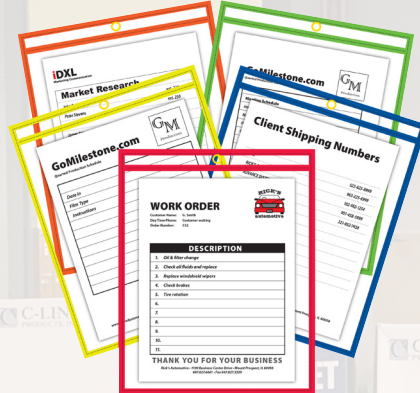

**Super Heavyweight Plus  
Stitched Shop Ticket Holders**

CLI-50920: 9 x 12, Assorted

**Neon Stitched  
Shop Ticket Holders**

CLI-43910: 9 x 12, Assorted

**Stitched  
Shop Ticket Holders**

CLI-46912: 9 x 12, Black  
CLI-43969: 6 x 9, Red