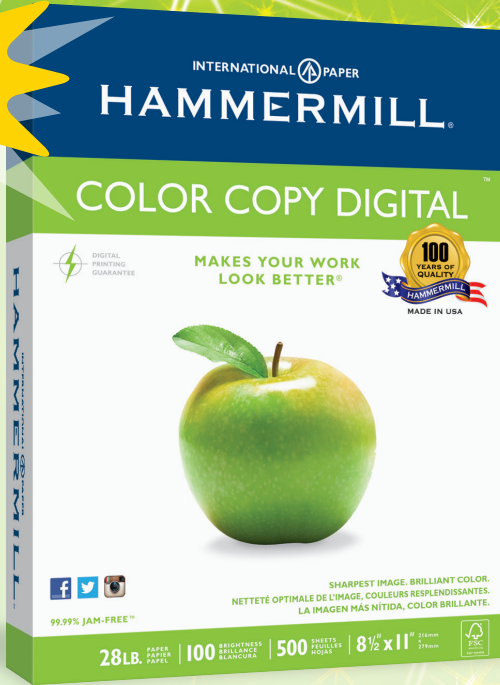

Hammermill® Color Copy Digital & Laser Print

Brilliant Savings!

Let your brilliance shine on our brightest papers.

Perfect for presentations, brochures, color copies, proposals and reports!

Color Copy Digital

- 100 brightness
- Super smooth
- Sharp images, brilliant color
- Professional-looking documents

Laser Print

- 98 brightness
- Smooth
- Crisp text, vibrant color
- Impressive documents

Receive a $1.50 rebate on each ream of Hammermill® Color Copy Digital or Laser Print purchased!

Offer valid October 1 – 31, 2017.

$1.50 Rebate

Mail-in Certificate

With this coupon receive a rebate of $1.50 on each ream of Hammermill Color Copy Digital or Laser Print purchased – up to 10 reams.

- Simply mail this rebate certificate completed fully and legibly, postmarked by November 14, 2017.
- Include a copy of your Garvey's invoice showing the purchase of up to 10 reams of Hammermill Color Copy Digital, 8 1/2 x 11" (102467) and Laser Print, 8 1/2 x 11" (104604) ordered between October 1 – 31, 2017. Delivery address of rebate check must match address on invoice.

Mail my rebate to:

Name _____

Company _____

Address _____

City _____ State _____ Zip _____

Phone _____ e-mail _____